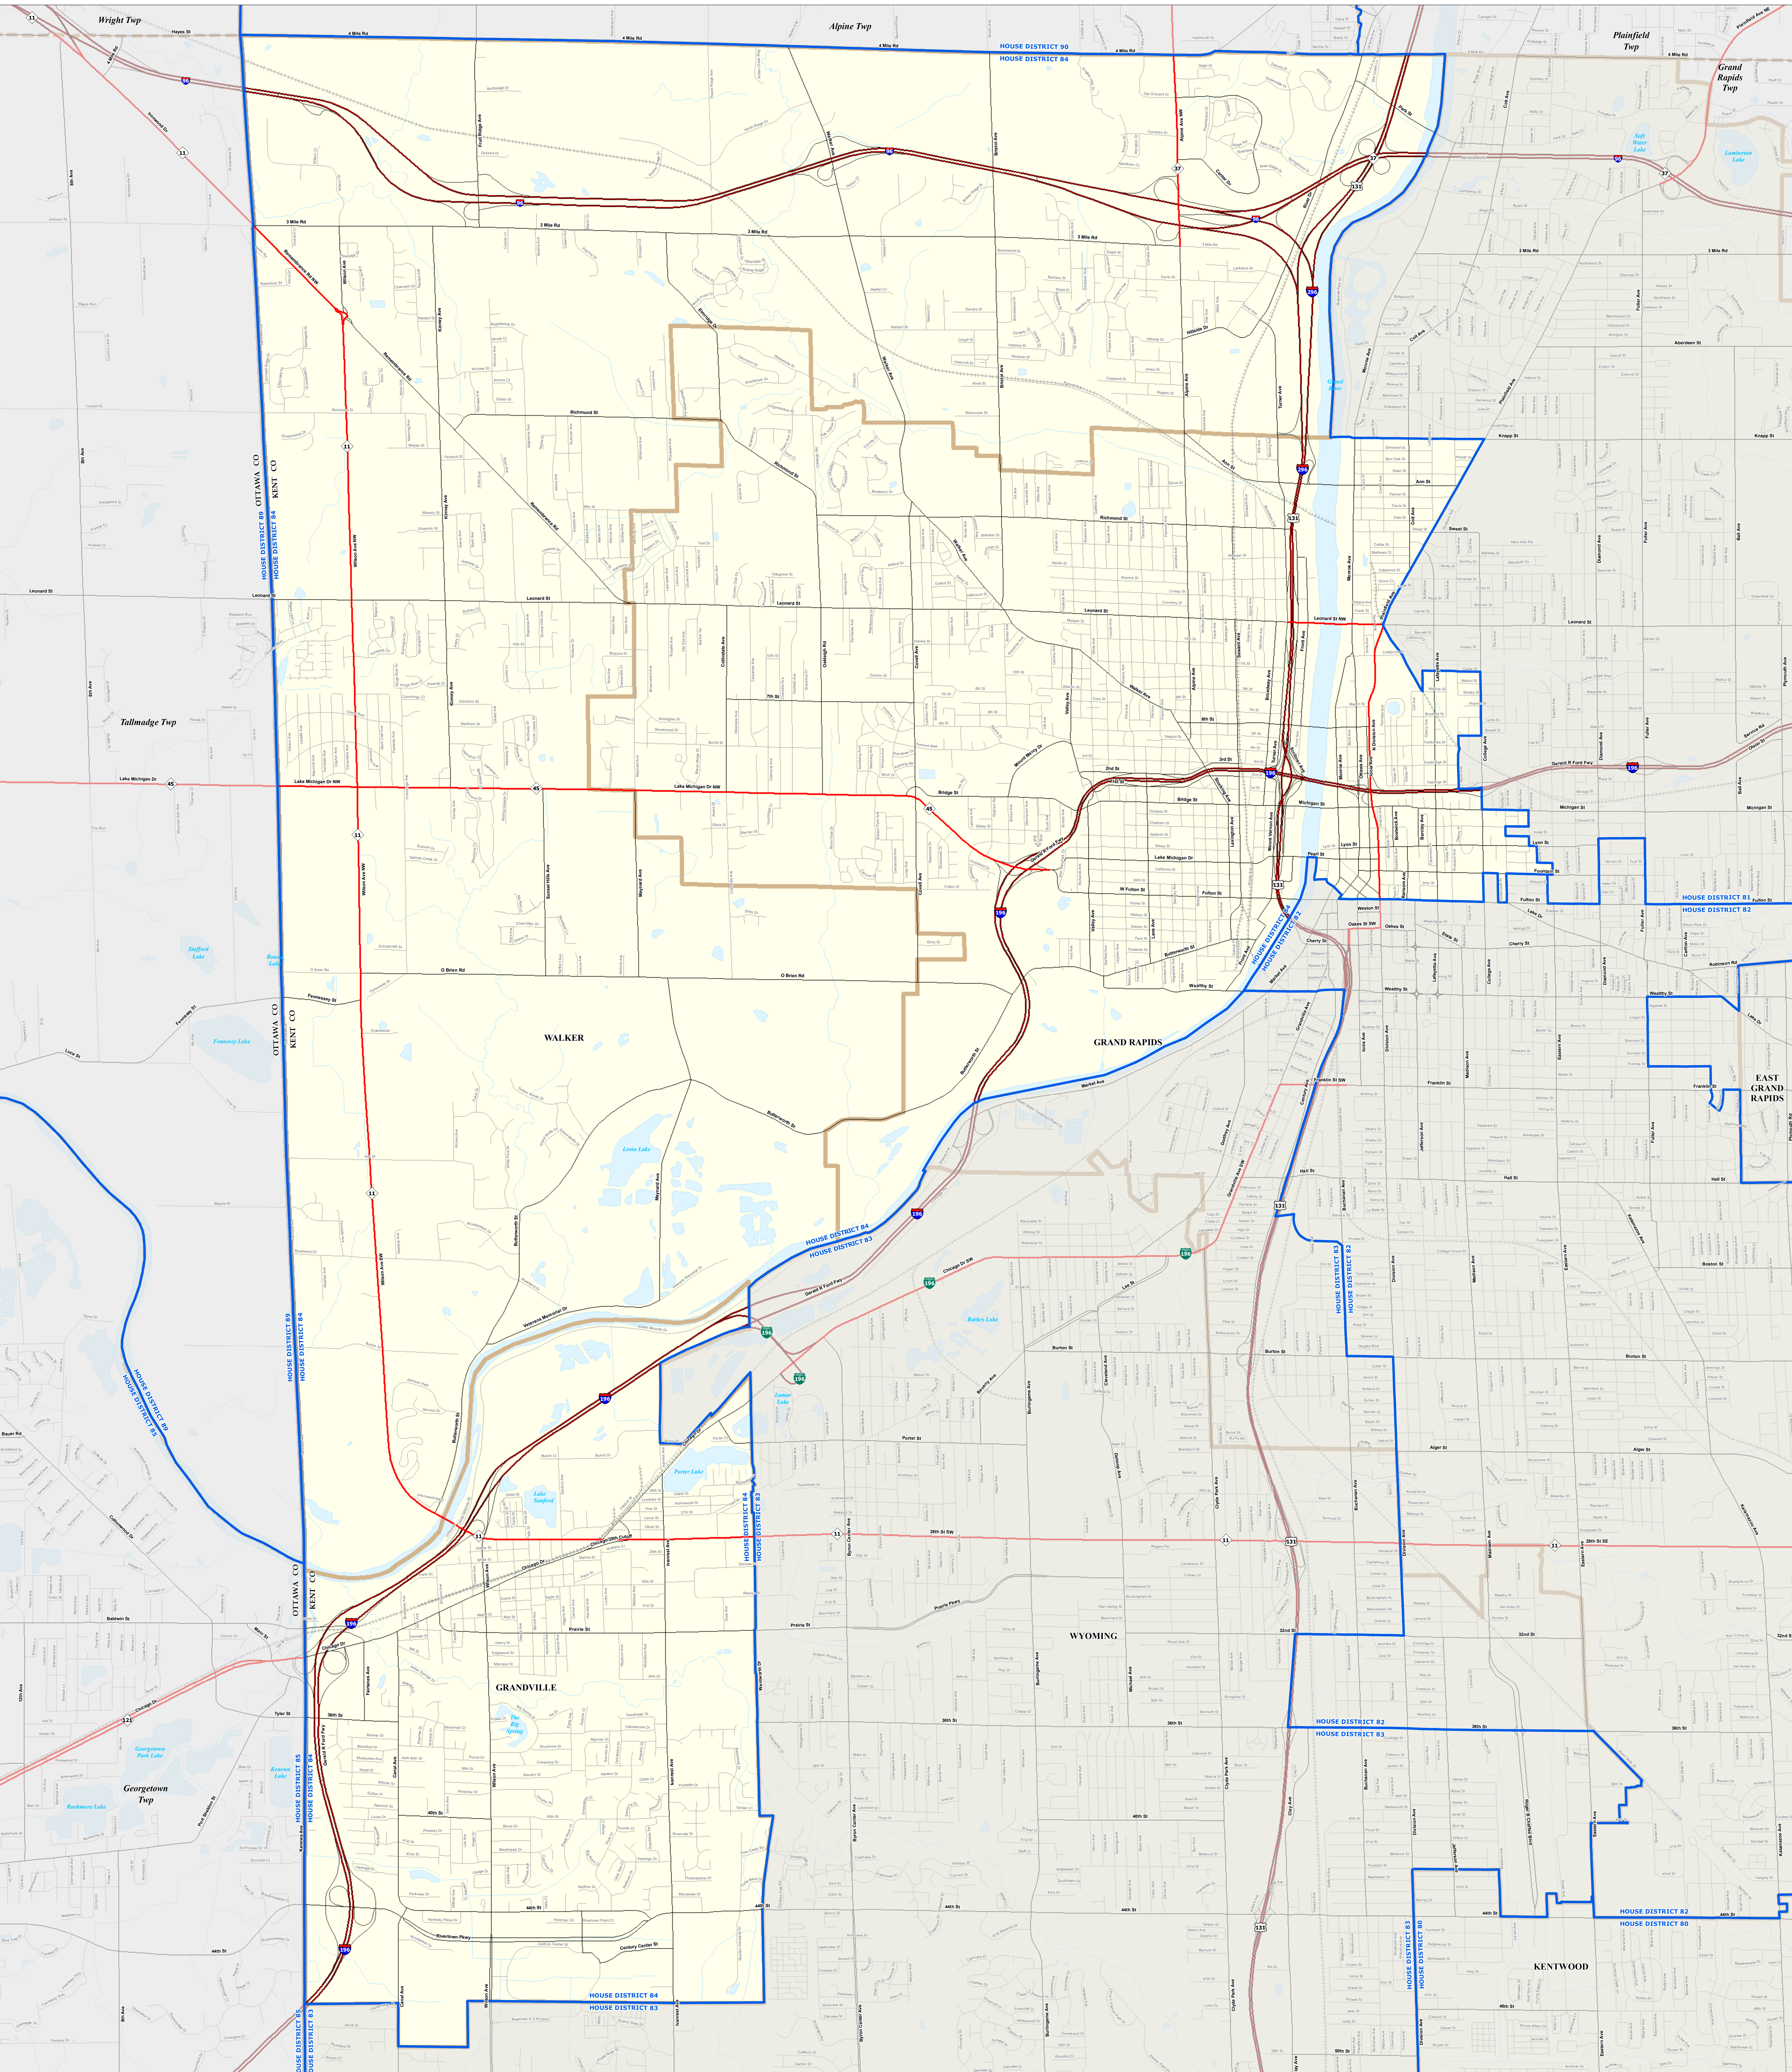

MICHIGAN STATE HOUSE DISTRICT 84

2021 Apportionment Plan

Legend

House District	Township	Freeway	Railroad
City	County	Highway	Water Feature
Village	State	Primary Road	River, Stream, or Drain
Unincorporated Place	Local Road